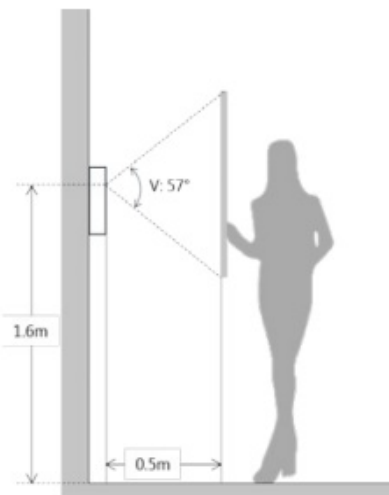

Wi-Fi Indoor Monitor

- 7" TFT Capacitive touch screen, 1024x600
- IPC surveillance
- Alarm integration
- Micro SD card optional, max 32GB
- Record & Snapshot(SD card needed)

Viewing Area

Dimensions (mm)

Technical Specifications

System	
Main Processor	Embedded Micro Processor
Operating System	Embedded LINUX OS
Video	
Video Compression	H.264
Screen	7" 1024x600, Capacitive
Audio	
Audio Compression	G.711
Audio Input	Omnidirectional Microphone
Audio Output	Built-in Loudspeaker
Bidirectional Talk	Supported
Operation Mode	
Input	Touch Buttons
Network	
Wi-Fi	IEEE802.11b/g
Ethernet	10/100 Mbps Self-adaptive
Network Protocol	TCP/IP
Interface	
Alarm In	6 Channels
Wireless Alarm	8 Channels
Alarm Out	1 Channel
RS485	1 Channel
General	
Memory Slot	Micro SD, Max 32GB
Installation	Surface
Power Consumption	DC 12V, PoE(802.3af) Standby ≤1W, Work ≤7W
Working Environment	-10°C - +55°C
Dimensions	215.0mm×140.0mm×21.0mm
Weight	0.8Kg