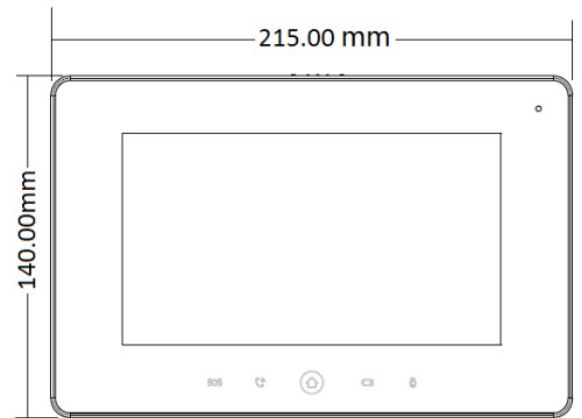

Wi-Fi Indoor Monitor

- 7" TFT Capacitive touch screen, 1024x600
- IPC surveillance
- Alarm integration
- Micro SD card optional, max 32GB
- Record & Snapshot(SD card needed)

Viewing Area

Dimensions (mm)

Technical Specifications

System	
Main Processor	Embedded Micro Processor
Operating System	Embedded LINUX OS
Video	
Video Compression	H.264
Screen	7" 1024x600, Capacitive
Audio	
Audio Compression	G.711
Audio Input	Omnidirectional Microphone
Audio Output	Built-in Loudspeaker
Bidirectional Talk	Supported
Operation Mode	
Input	Touch Buttons
Network	
Wi-Fi	IEEE802.11b/g
Ethernet	10/100 Mbps Self-adaptive
Network Protocol	TCP/IP
Interface	
Alarm In	6 Channels
Wireless Alarm	8 Channels
Alarm Out	1 Channel
RS485	1 Channel
General	
Memory Slot	Micro SD, Max 32GB
Installation	Surface
Power Consumption	DC 12V, PoE(802.3af) Standby ≤1W, Work ≤7W
Working Environment	-10°C - +55°C
Dimensions	215.0mm×140.0mm×21.0mm
Weight	0.8Kg