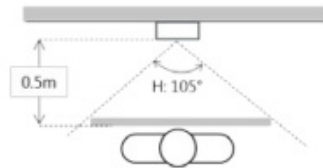

Wi-Fi Indoor Monitor

- 7" TFT Capacitive touch screen, 1024x600
- IPC surveillance
- Alarm integration
- Micro SD card optional, max 32GB
- Record & Snapshot(SD card needed)

Viewing Area

Dimensions (mm)

Technical Specifications

System	
Main Processor	Embedded Micro Processor
Operating System	Embedded LINUX OS
Video	
Video Compression	H.264
Screen	7" 1024x600, Capacitive
Audio	
Audio Compression	G.711
Audio Input	Omnidirectional Microphone
Audio Output	Built-in Loudspeaker
Bidirectional Talk	Supported
Operation Mode	
Input	Touch Buttons
Network	
Wi-Fi	IEEE802.11b/g
Ethernet	10/100 Mbps Self-adaptive
Network Protocol	TCP/IP
Interface	
Alarm In	6 Channels
Wireless Alarm	8 Channels
Alarm Out	1 Channel
RS485	1 Channel
General	
Memory Slot	Micro SD, Max 32GB
Installation	Surface
Power Consumption	DC 12V, PoE(802.3af) Standby ≤1W, Work ≤7W
Working Environment	-10°C - +55°C
Dimensions	215.0mm×140.0mm×21.0mm
Weight	0.8Kg